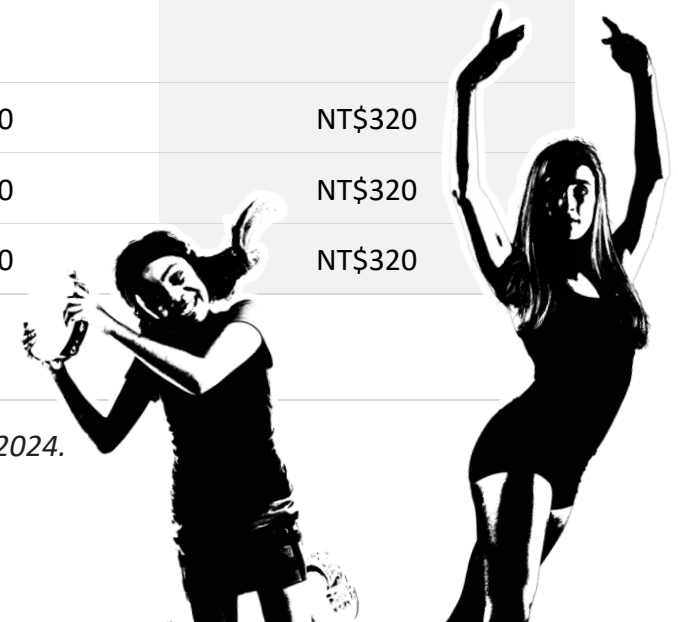

**Please note: fees are for exams taking place in Taiwan in 2024.
Fees are subject to change.*

GROUP PERFORMANCE

Individual Certification

Whole Group Certification

	Per Group of 2	Per Additional Candidate	Per Group of 2	Per Additional Candidate
Face-To-Face				
Level 1	NT\$2,300	NT\$470	NT\$2,300	NT\$320
Level 2	NT\$4,050	NT\$810	NT\$4,050	NT\$320
Level 3	NT\$5,850	NT\$1,170	NT\$5,850	NT\$320
Recorded Digital Exam				
Level 1	NT\$2,300	NT\$470	NT\$2,300	NT\$320
Level 2	NT\$3,100	NT\$810	NT\$3,100	NT\$320
Level 3	NT\$3,700	NT\$1,170	NT\$3,700	NT\$320

**Please note: fees are for exams taking place in Taiwan in 2024.
Fees are subject to change.*

CAREER DEVELOPMENT

(exam fees per candidate)

Professional Diplomas

Level 4

NT\$17,800

Level 6

NT\$28,000