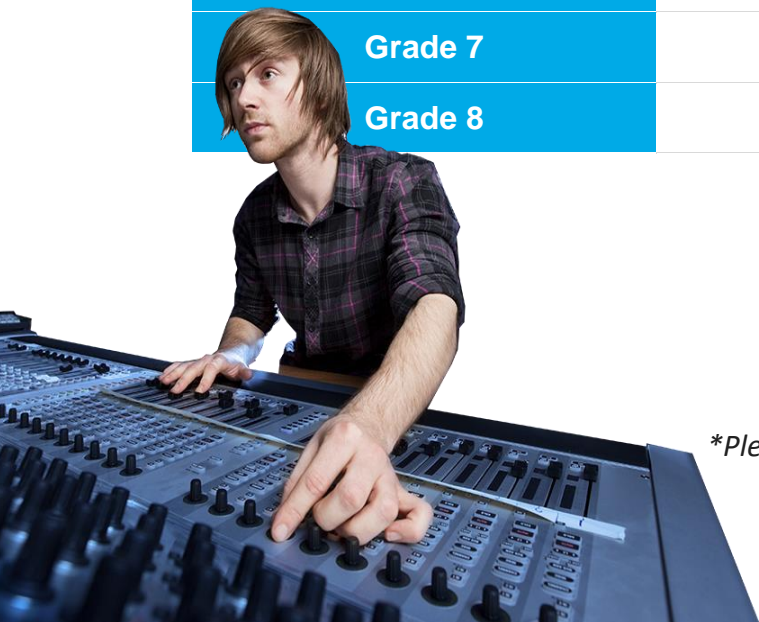

GRADED EXAMS

	Creative Qualifications	Music Theory	Music Production
Debut	NT$1,200	NT$1,280	-
Grade 1	NT$1,750	NT$1,850	NT$2,500
Grade 2	NT$1,750	NT$1,850	NT$2,500
Grade 3	NT$1,750	NT$1,850	NT$2,500
Grade 4	NT$2,050	NT$2,150	NT$3,400
Grade 5	NT$2,050	NT$2,150	NT$3,400
Grade 6	NT$2,550	NT$2,650	NT$4,720
Grade 7	NT$2,550	NT$2,650	NT$4,720
Grade 8	NT$2,550	NT$2,650	NT$4,720